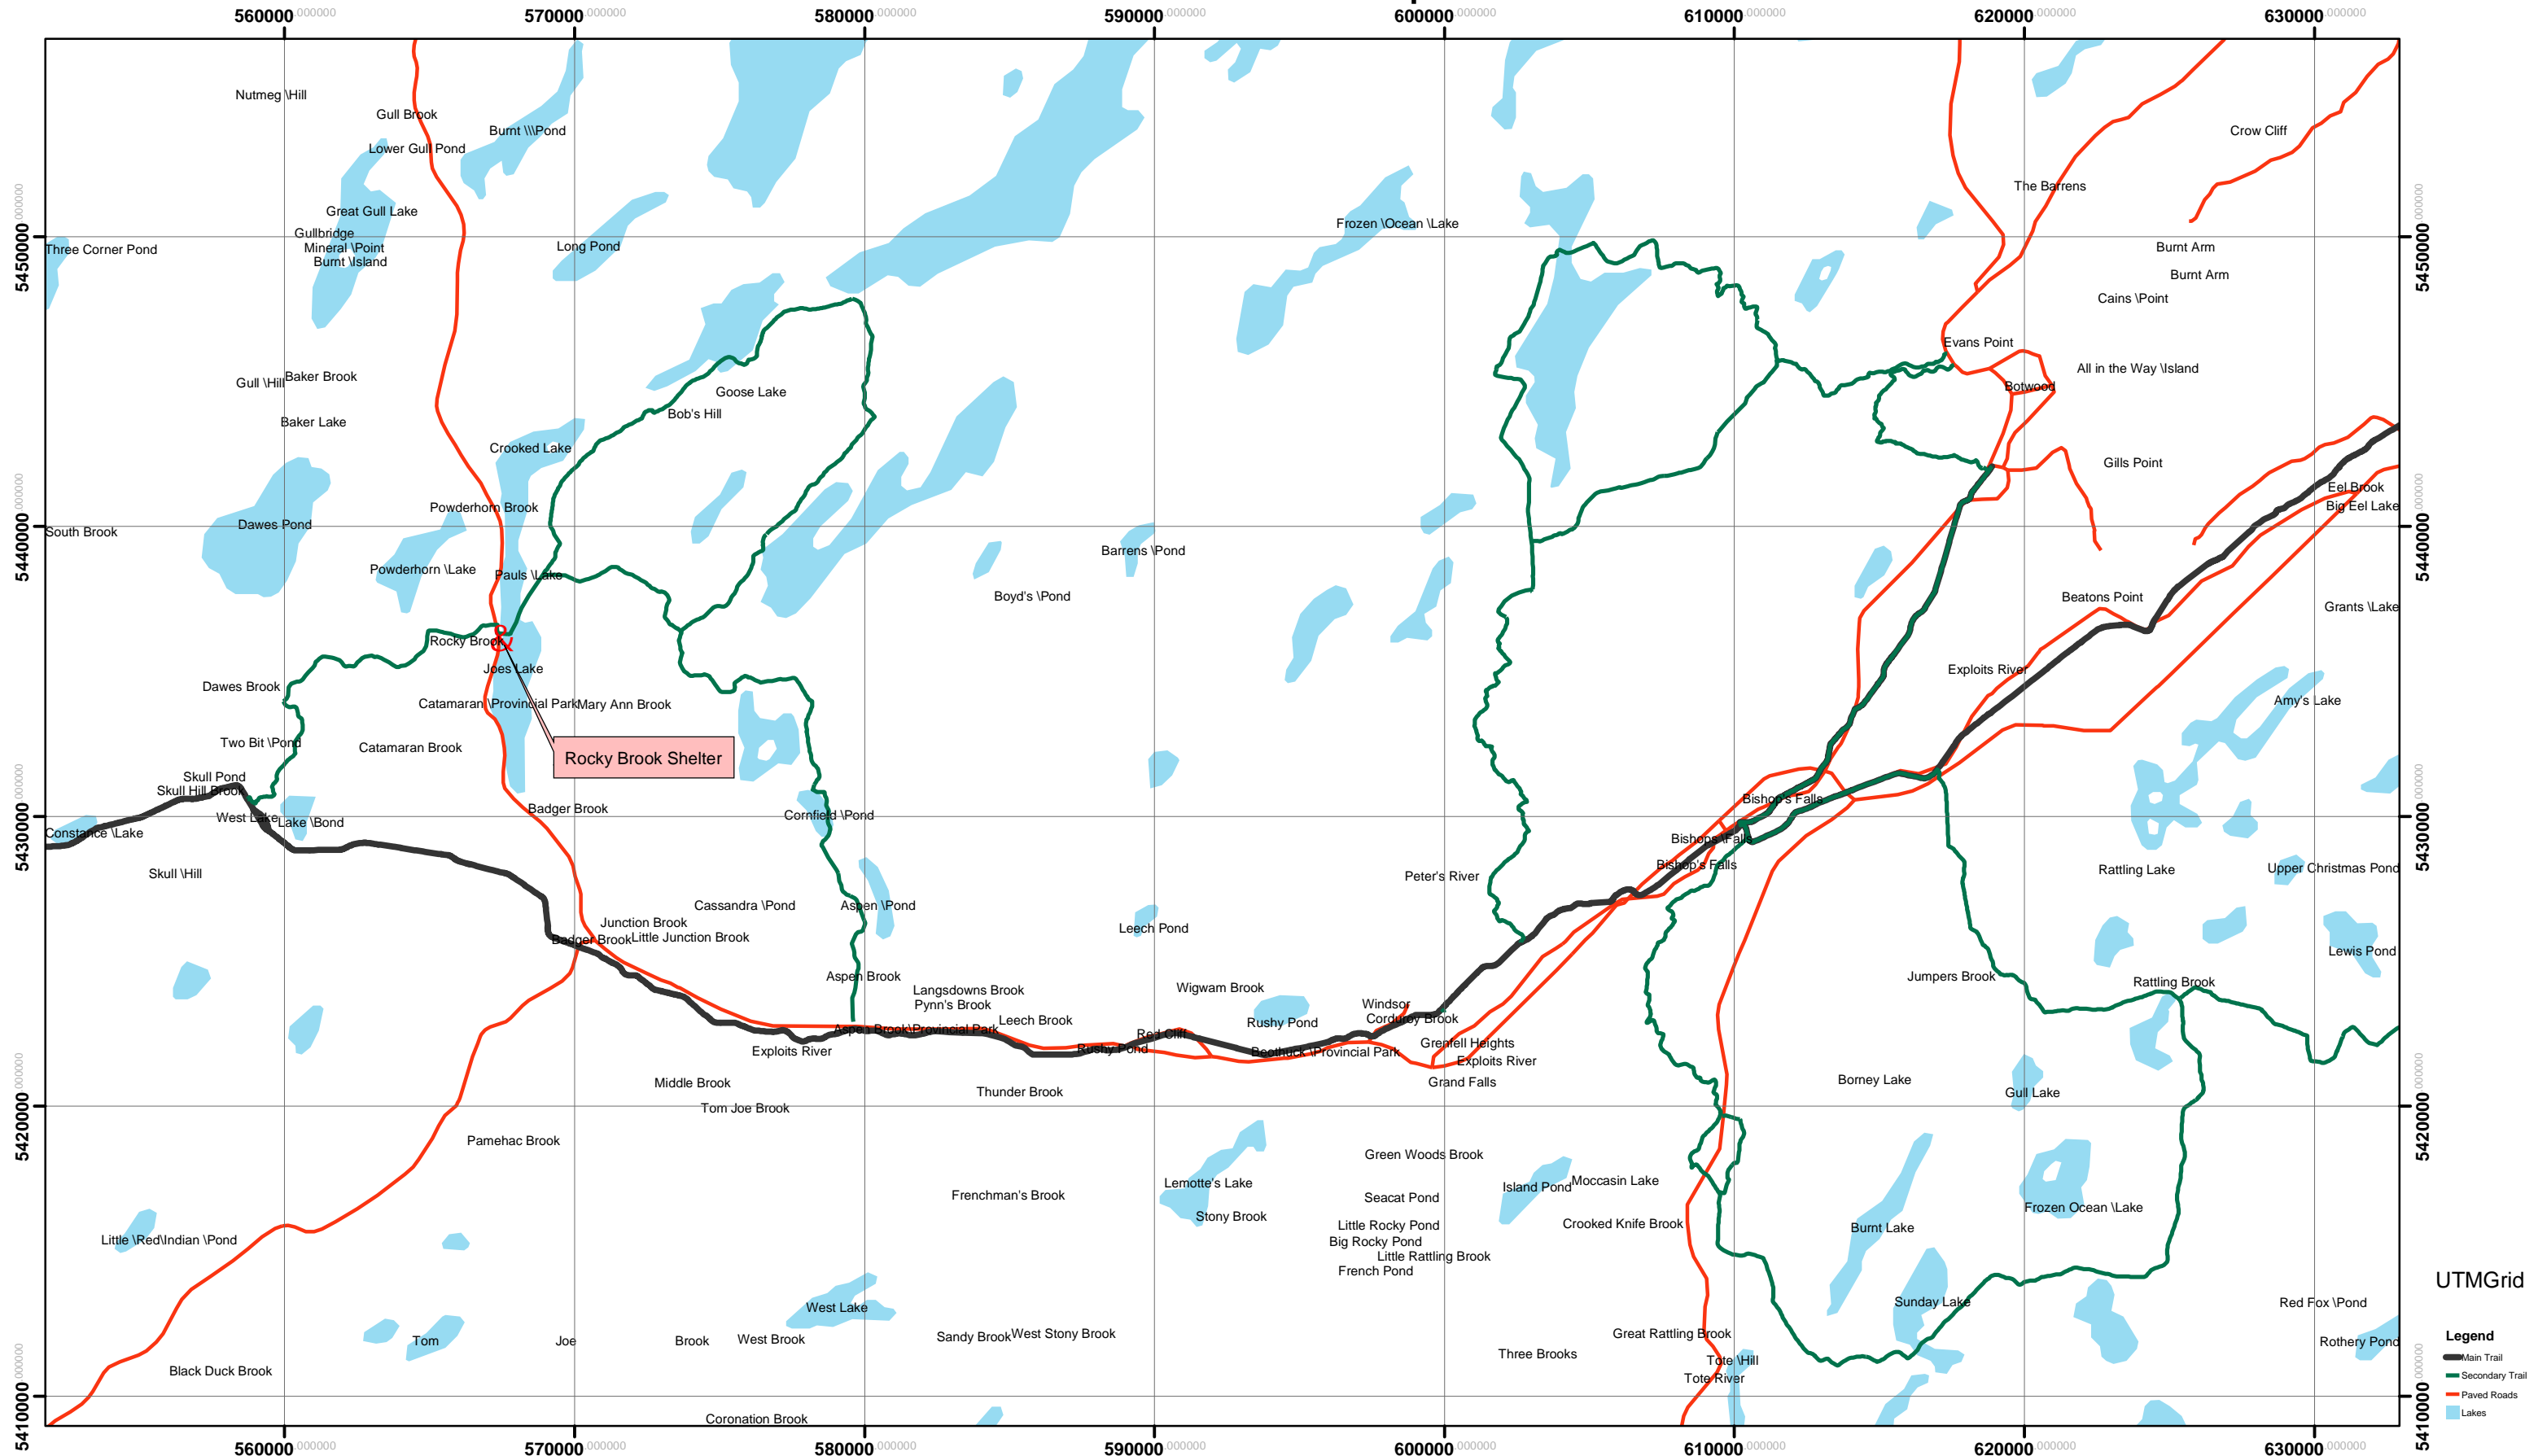

# Snowmobile Trail System 2006

## Millertown Junction to Jumpers Brook

UTMGrid

- Legend**
- Main Trail
  - Secondary Trail
  - Paved Roads
  - Lakes