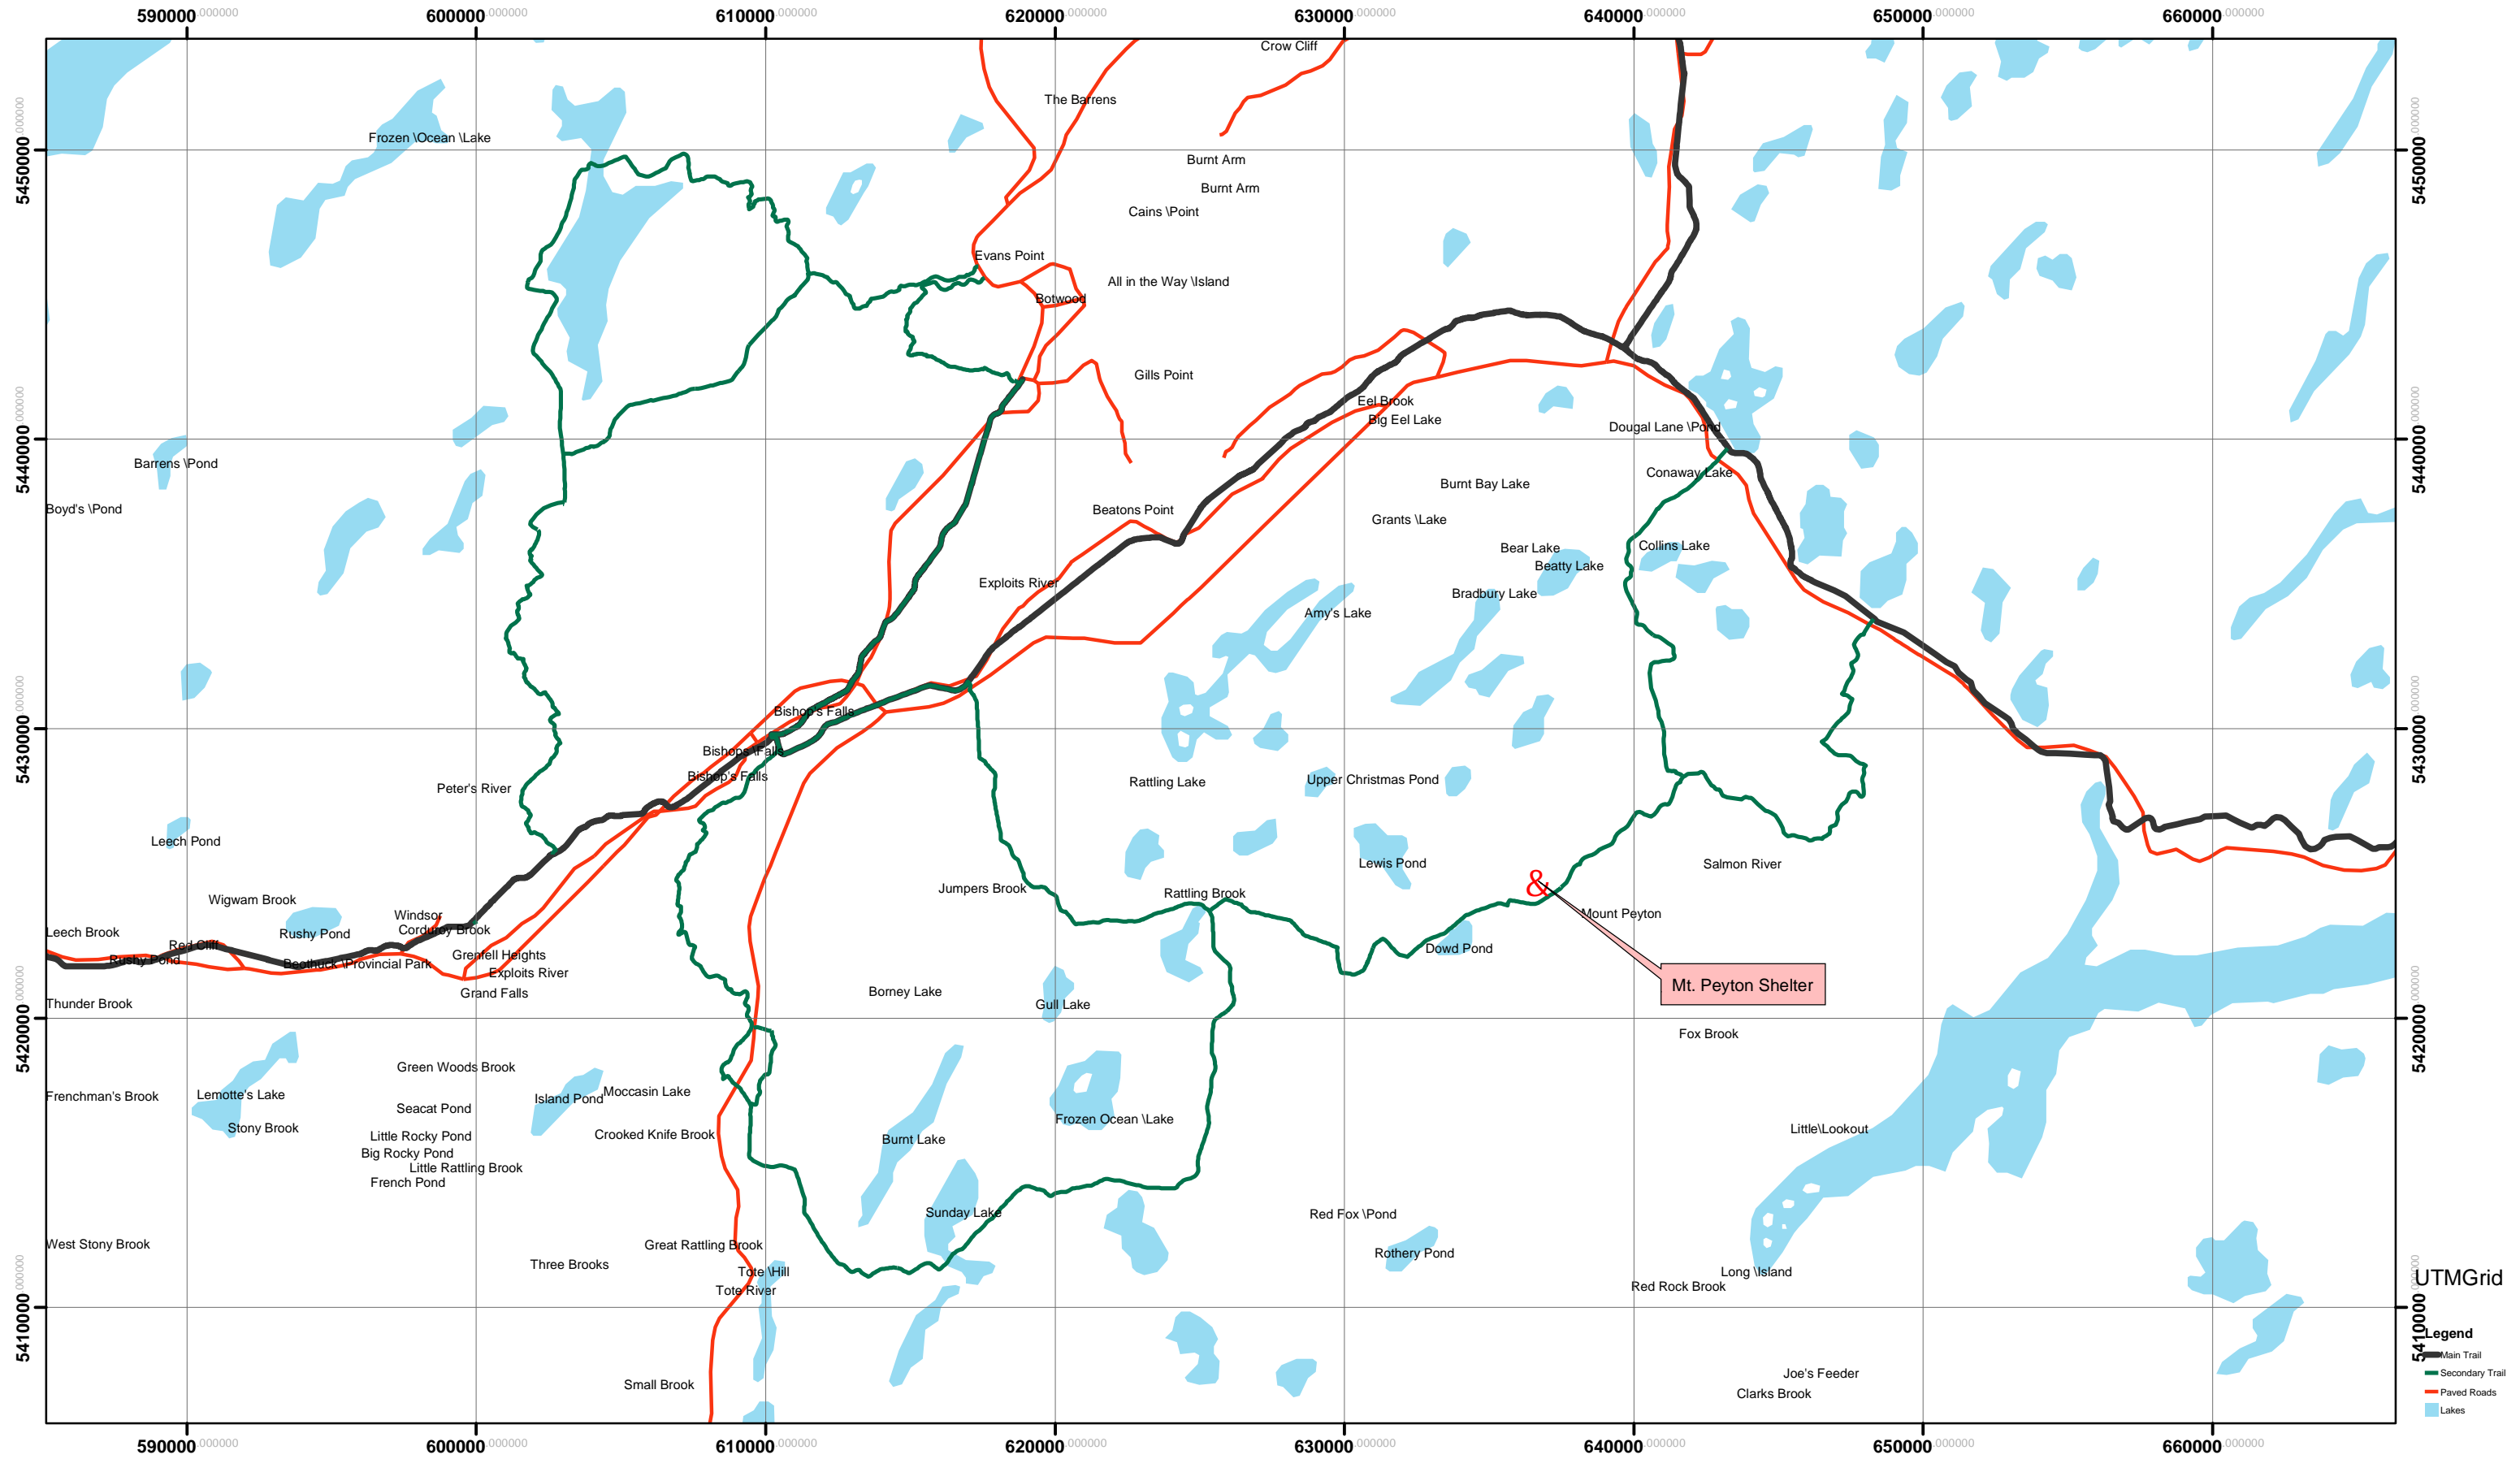

Snowmobile Trail System 2006

Grand Falls to Glenwood

UTMGrid
 Legend
 Main Trail
 Secondary Trail
 Paved Roads
 Lakes