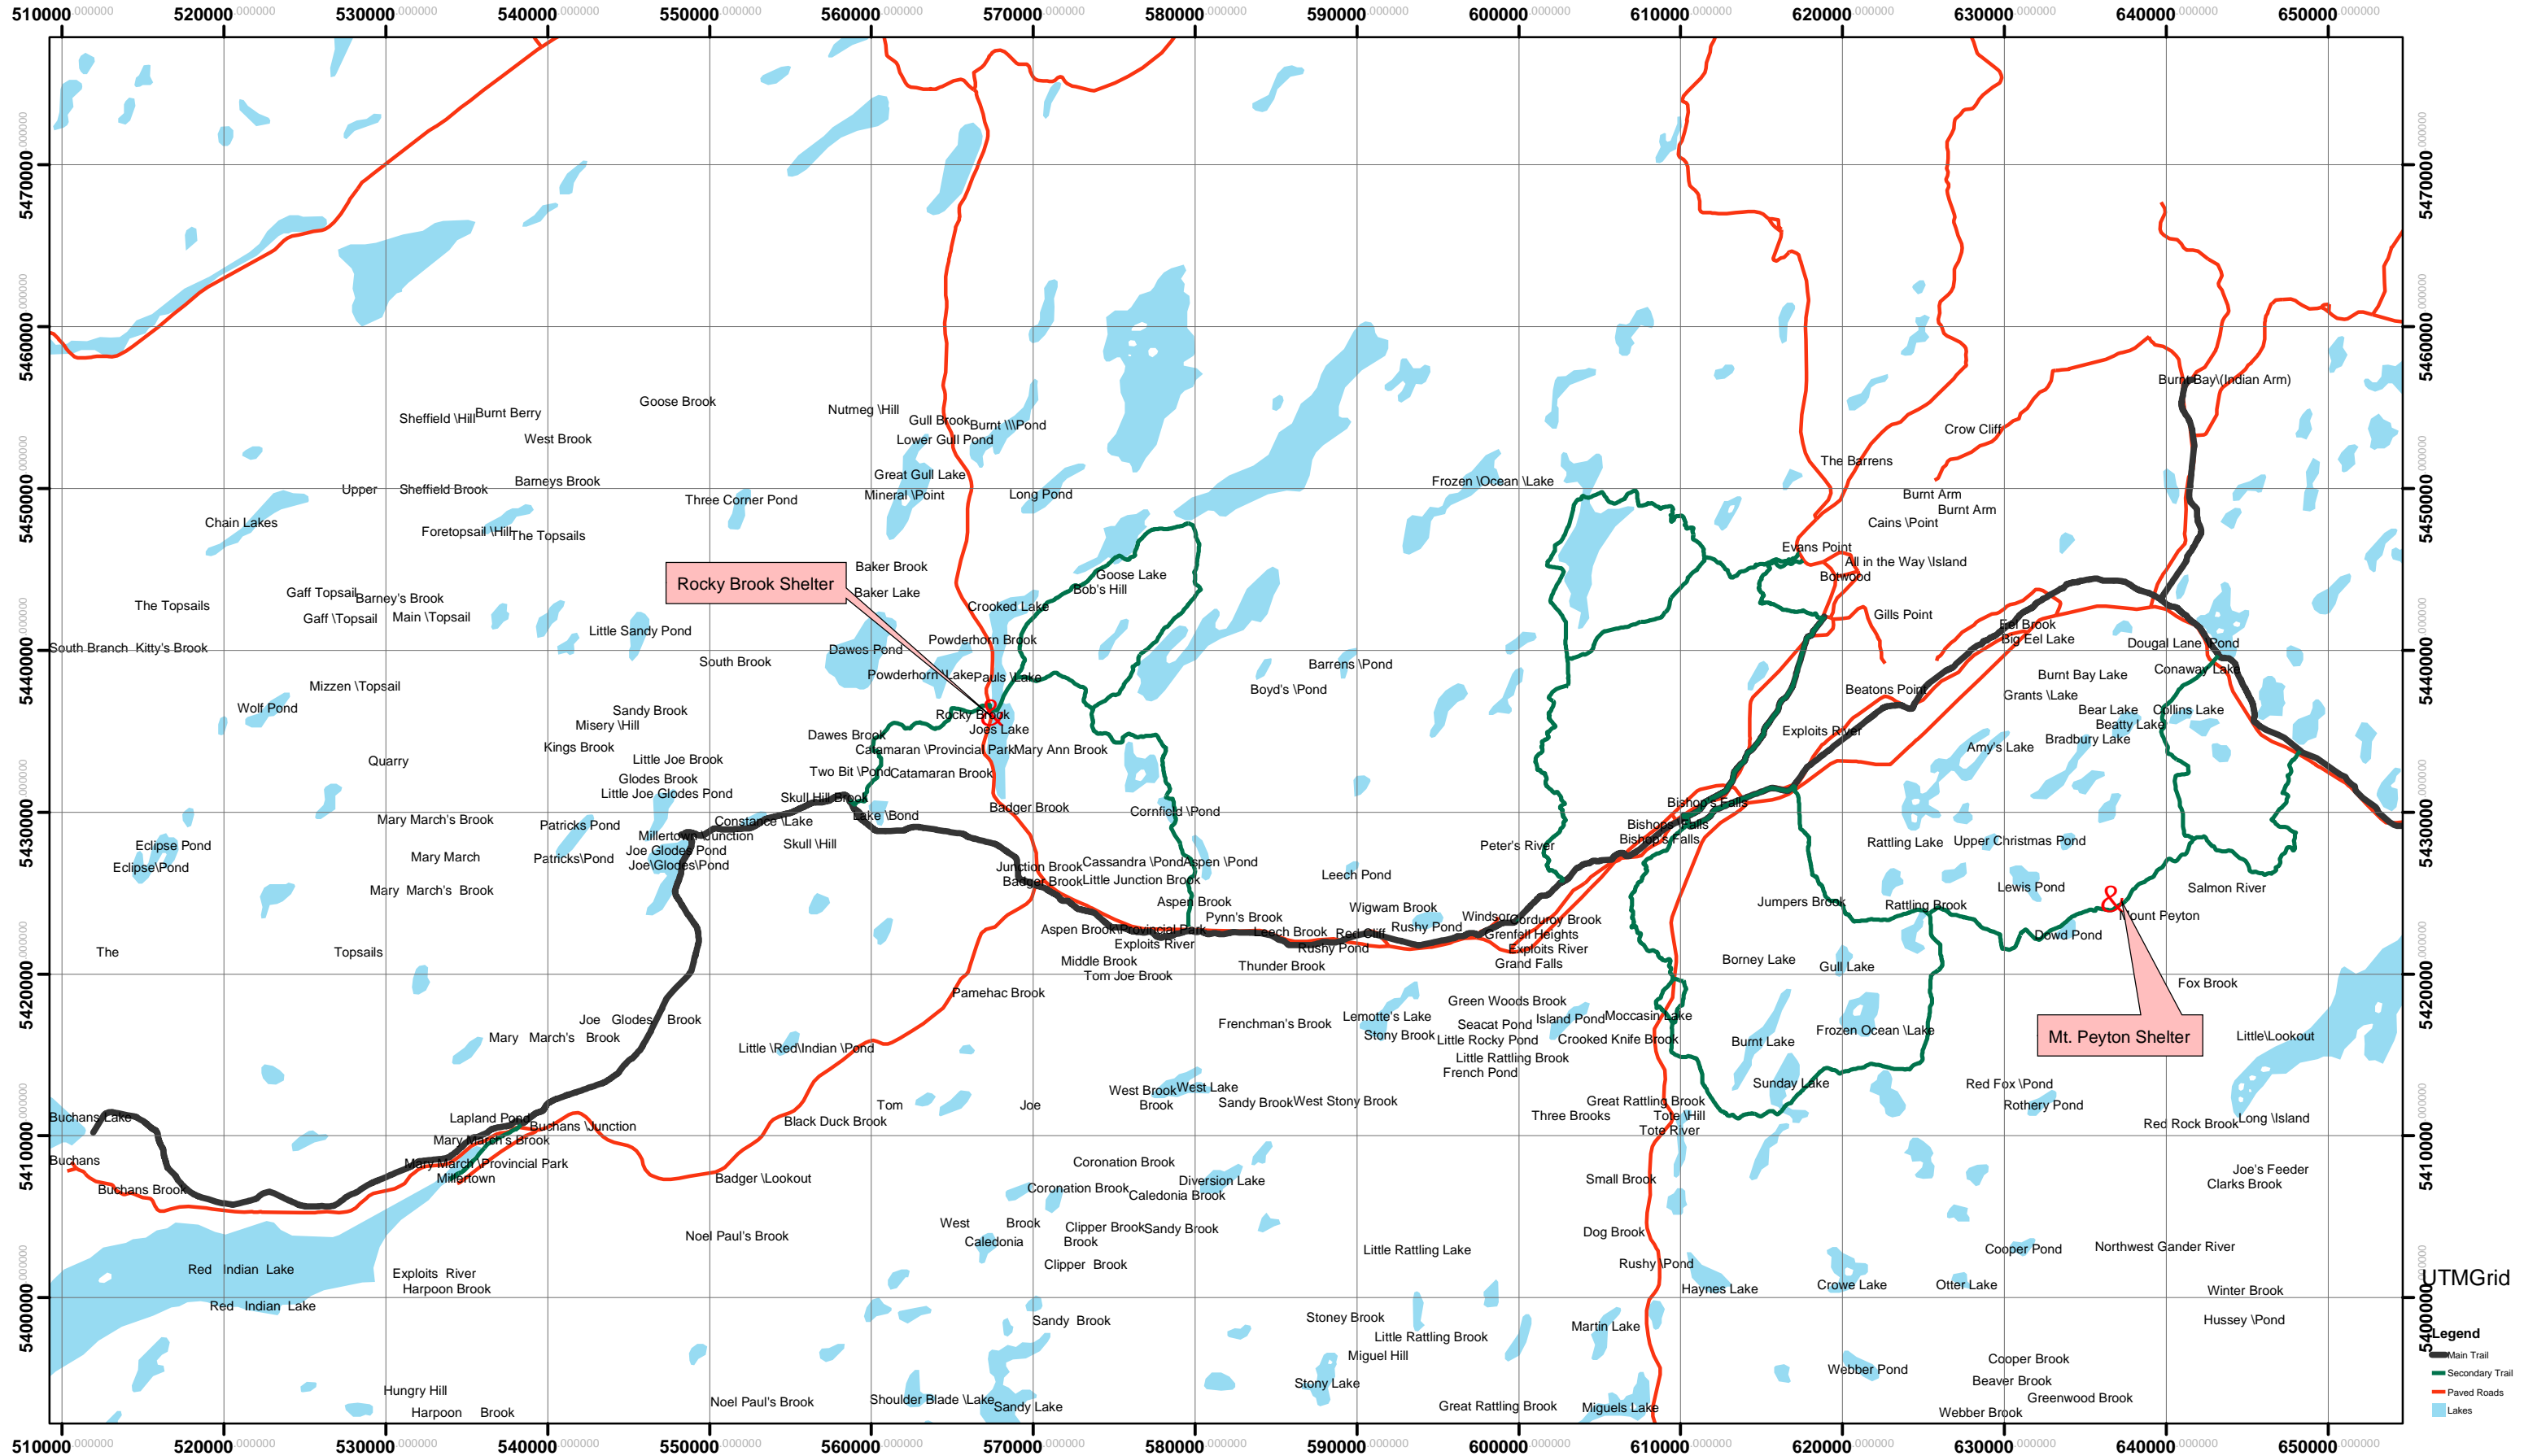

# Snowmobile Trail System 2006

## Buchans to Glenwood

UTMGrid

**Legend**

- Main Trail
- Secondary Trail
- Paved Roads
- Lakes